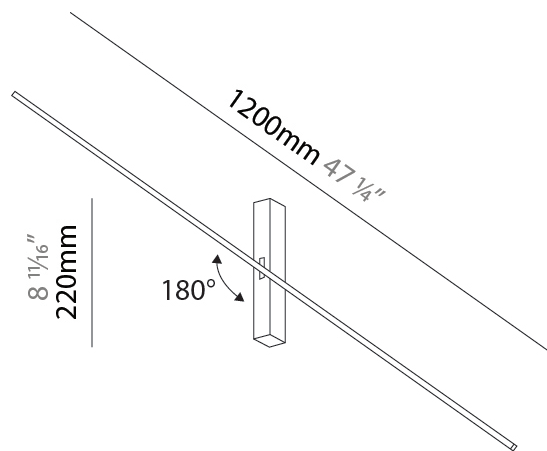

JUST BLACK LINE SURFACE

A33302-

base number
Color   LED
Temperature   Dimming

1. To build a product code in our configurator select the specify button on the base model # product page
2. To build a manual product code on this datasheet choose from the options listed below in blue font and add the suffix to the base model #

GENERAL

Series: Just Black Line
Partner: Prolicht
Division: Architectural
Installation: Surface
Product Type: Wall Surface
Mounting Location: Wall
Light Distribution: Indirect

PHYSICAL

Shape: Rectangle
Length (mm): 1200
Length (in): 47 1/4
Width (mm): 30
Width (in): 1 3/16
Height (mm): 220
Height (in): 8 2/3
Fixture Finish: BLK
Fixture Material: Aluminum

ELECTRICAL

Lamp Type: LED (Zhaga Standard)
Input Wattage (W): 14
Total Output Wattage (W): 12.7
Dimming: Tri-Mode (Non-Dimming and Phase Dimming (120Vac only) and 0-10V Dimming)
Driver Included: Yes
Driver Location: Integrated
Driver Type: Constant Current - Universal
Driver Class: Class 2
Input Voltage (V): 120 - 277
Constant Current (mA): 550
Upon Request: Remote : DALI Dimming

LED

Color Temperature (°K): 2700 / 3000
Max. Delivered Lumen (lm): 628 / 736
Nominal Lumen (lm): 628 / 736
CRI: >80 CRI
Lamp Life (hrs): 50000

OPTICAL

Beam Angle: 178
Adjustability: Fixed

RATINGS AND CERTIFICATIONS

Certified By: CSA Certified to UL and CSA Standards
IP rating: IP20

PROJECT
TYPE
SPECIFIER
QUANTITY
DATE